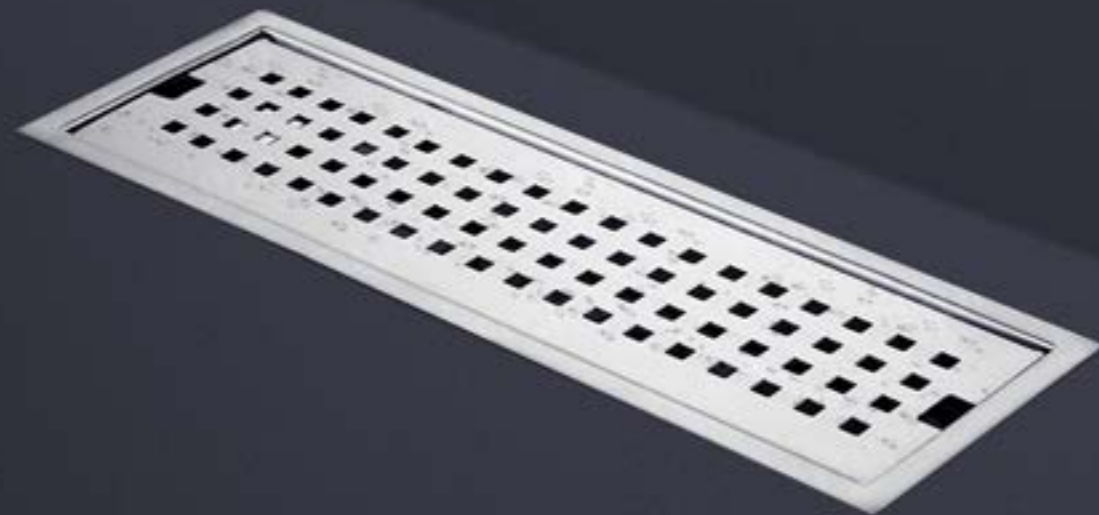

6031 N
Angle Cock With Crutch

6031
Angle Cock Crutch

Bend Set

4002

4004-6
Tee Socket Elbow

Nylone Connection
PVC 18",24"

Nylone Connection
Brass 18",24"

Pop Up Springler